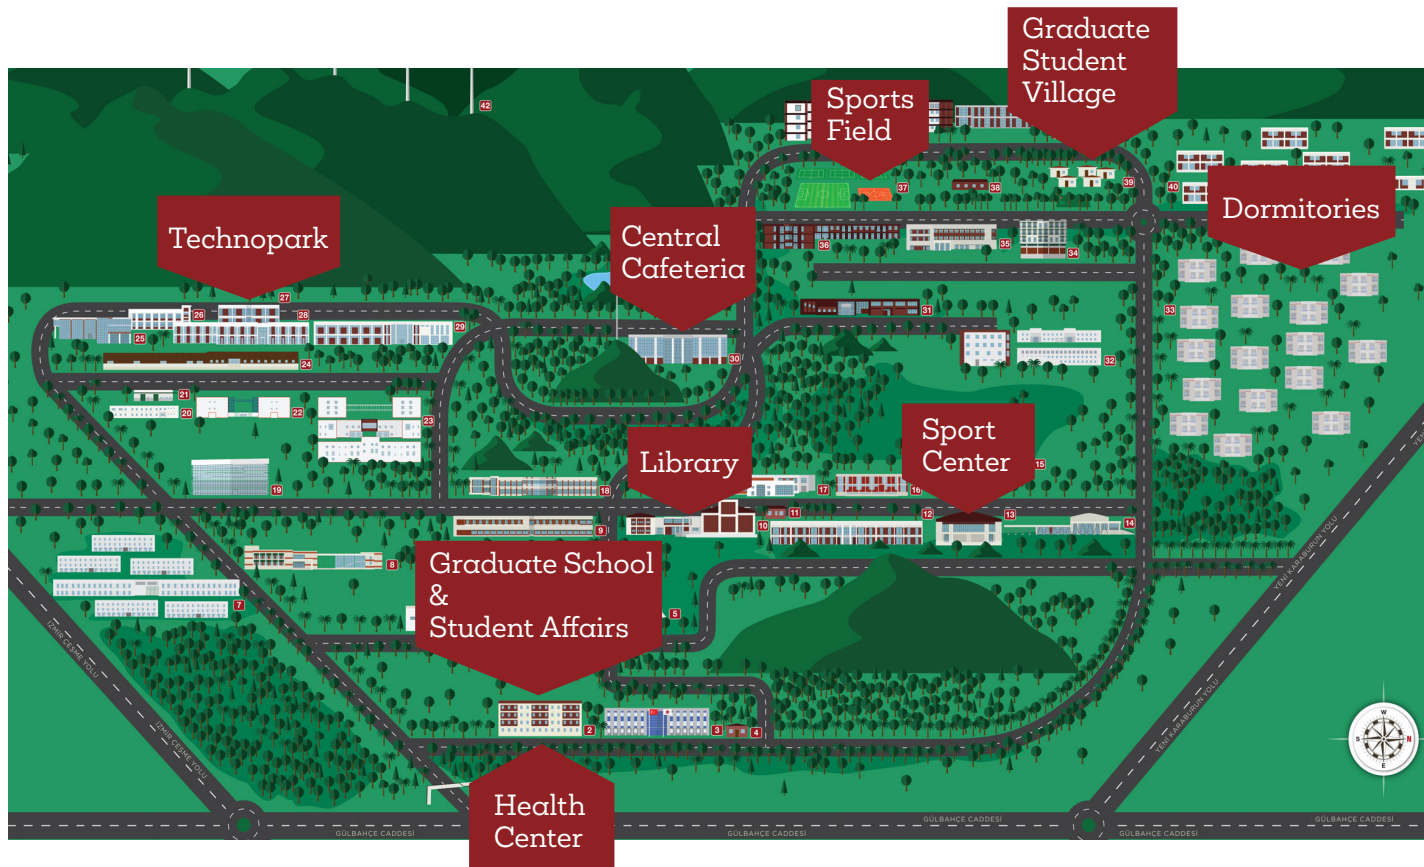

İZMİR
INSTITUTE OF
TECHNOLOGY

Turkey's Technology Base

Graduate Student Welcome to IZTECH

The Graduate School

Campus Life

Accommodation

Life Center

Guesthouse with 520 people capacity and 1, 2 or 3 person room